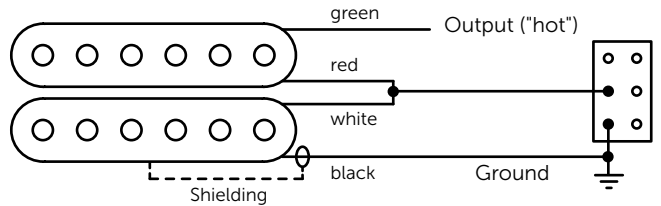

To take full advantage of your Duesenberg pickup, we strongly recommend using equally high quality switches, potentiometers and other electronic components.

With the innovative Duesenberg Three-Step pickup frame you can angle any pickup in humbucker size so that the surface is in parallel to the strings. This contributes to a well balanced, strong pickup signal. (Please note: In other than Duesenberg guitars, installation of the Three-Step frame might require a small modification of the pickup cavity.)

Wiring Examples

Standard humbucker:

Humbucker/singlecoil split:

Parallel, out-of-phase and many other circuits are possible because of the pickup's four conductors.

Sonic Characteristics

Duesenberg pickup accessories are available at your favourite Duesenberg store and the D-Store on our website: