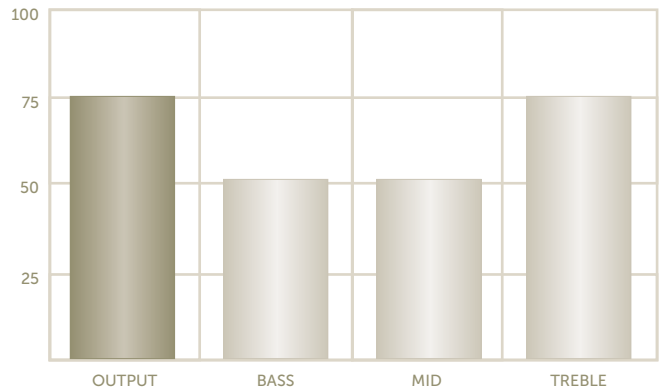

To take full advantage of your Duesenberg pickup, we strongly recommend using equally high quality switches, potentiometers and other electronic components.

With the innovative Duesenberg Three-Step pickup frame you can angle any pickup in humbucker size so that the surface is in parallel to the strings. This contributes to a well balanced, strong pickup signal. (Please note: In other than Duesenberg guitars, installation of the Three-Step frame might require a small modification of the pickup cavity.)

Wiring Examples

Standard humbucker:

Humbucker/singlecoil split:

Parallel, out-of-phase and many other circuits are possible because of the pickup's four conductors.

Sonic Characteristics

Duesenberg pickup accessories are available at your favourite Duesenberg store and the D-Store on our website: