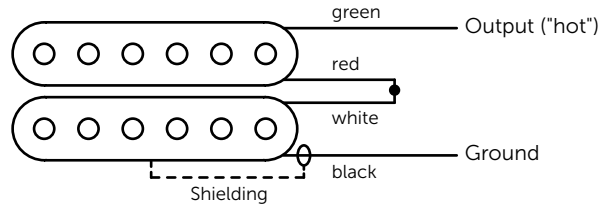

Wiring Examples

Standard humbucker: