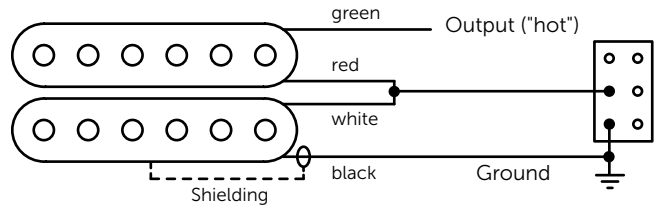

To take full advantage of your Duesenberg pickup, we strongly recommend using equally high quality switches, potentiometers and other electronic components.

With the innovative Duesenberg Three-Step pickup frame you can angle any pickup in humbucker size so that the surface is in parallel to the strings. This contributes to a well balanced, strong pickup signal. (Please note: In other than Duesenberg guitars, installation of the Three-Step frame might require a small modification of the pickup cavity.)

Wiring Examples

Standard humbucker:

Humbucker/singlecoil split:

Parallel, out-of-phase and many other circuits are possible because of the pickup's four conductors.

Sonic Characteristics

Duesenberg pickup accessories are available at your favourite Duesenberg store and the D-Store on our website: