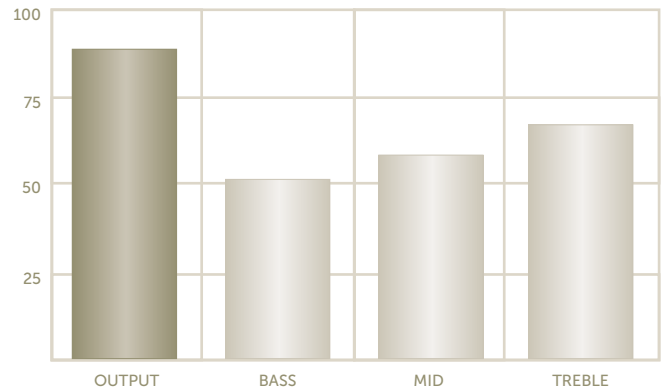

To take full advantage of your Duesenberg pickup, we strongly recommend using equally high quality switches, potentiometers and other electronic components.

With the innovative Duesenberg Three-Step pickup frame you can angle any pickup in humbucker size so that the surface is in parallel to the strings. This contributes to a well balanced, strong pickup signal. (Please note: In other than Duesenberg guitars, installation of the Three-Step frame might require a small modification of the pickup cavity.)

Wiring Examples

Standard humbucker:

Humbucker/singlecoil split:

Parallel, out-of-phase and many other circuits are possible because of the pickup's four conductors.

Sonic Characteristics

Duesenberg pickup accessories are available at your favourite Duesenberg store and the D-Store on our website: