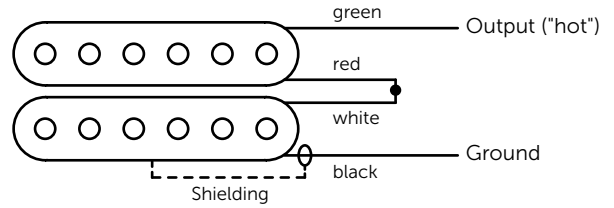

Wiring Examples

Standard humbucker: